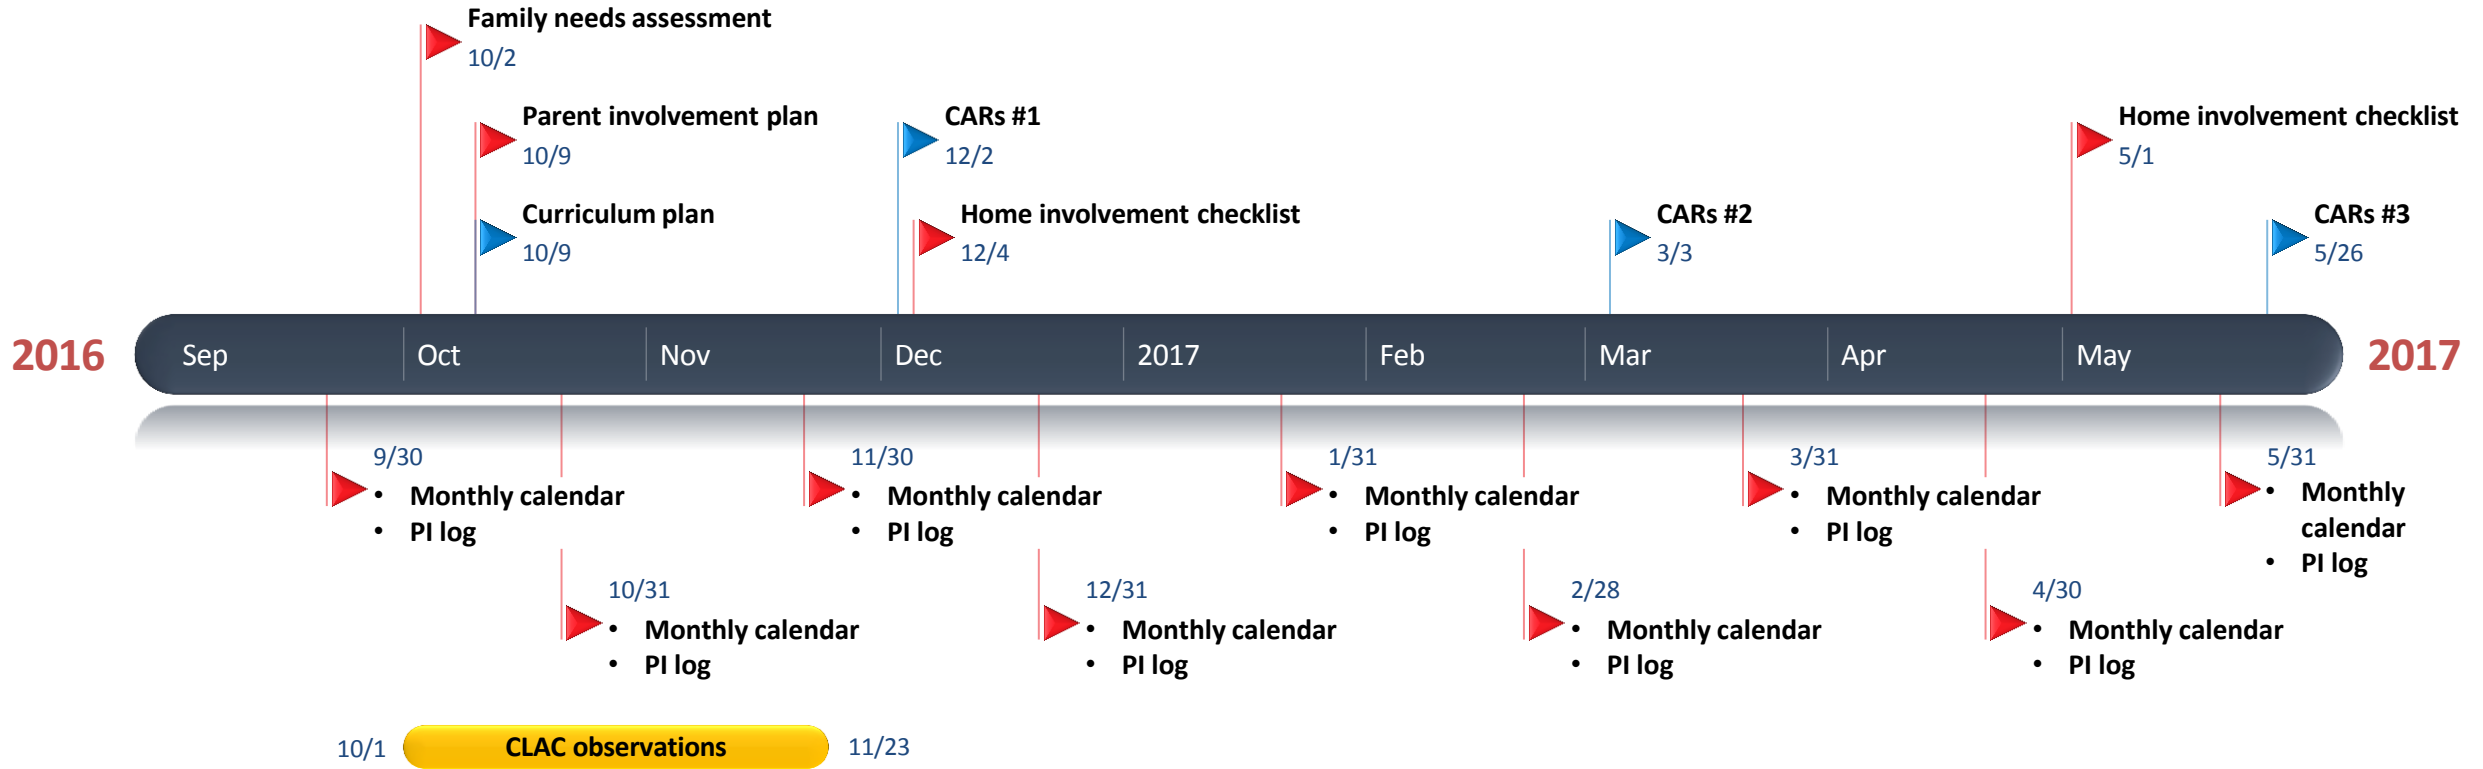

What do Curriculum Liaisons and Parent Liaisons Need to Do?

CPC Due Dates 2016-2017

■ PRT and Parent Liaison
■ HT/Curriculum Liaison